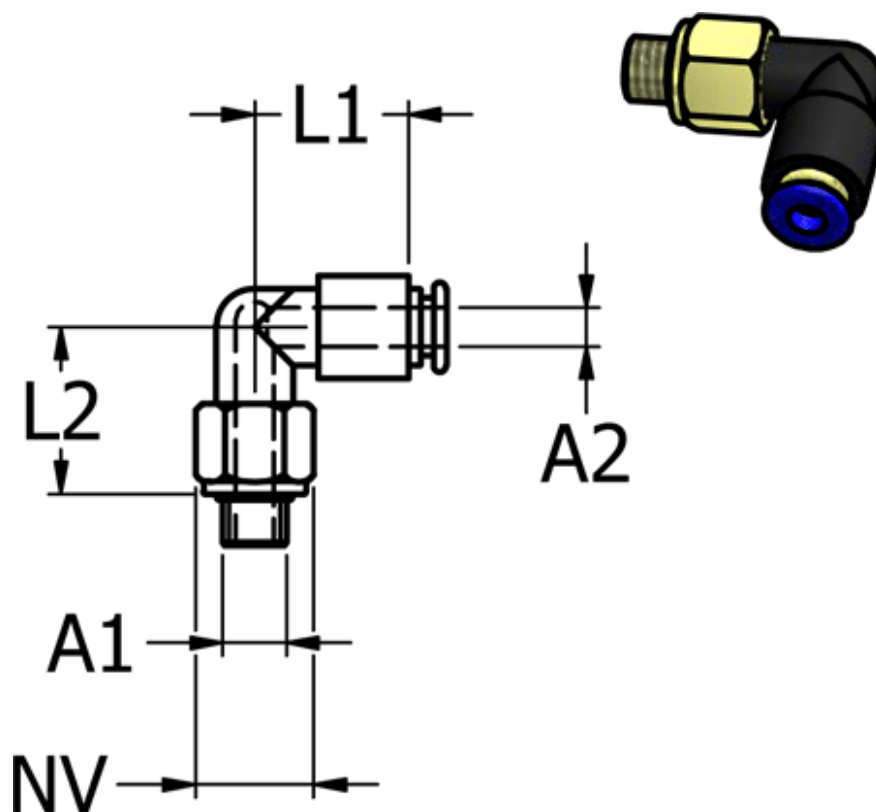

Article number: 586PL54

Description: Mini Push-in PL54, angle, M5 hose Ø4

Measures

Ext. hose diameter A2 = 4 mm

L1 = 14

L2 = 17.2

NV = 8

Thread A1 = M5